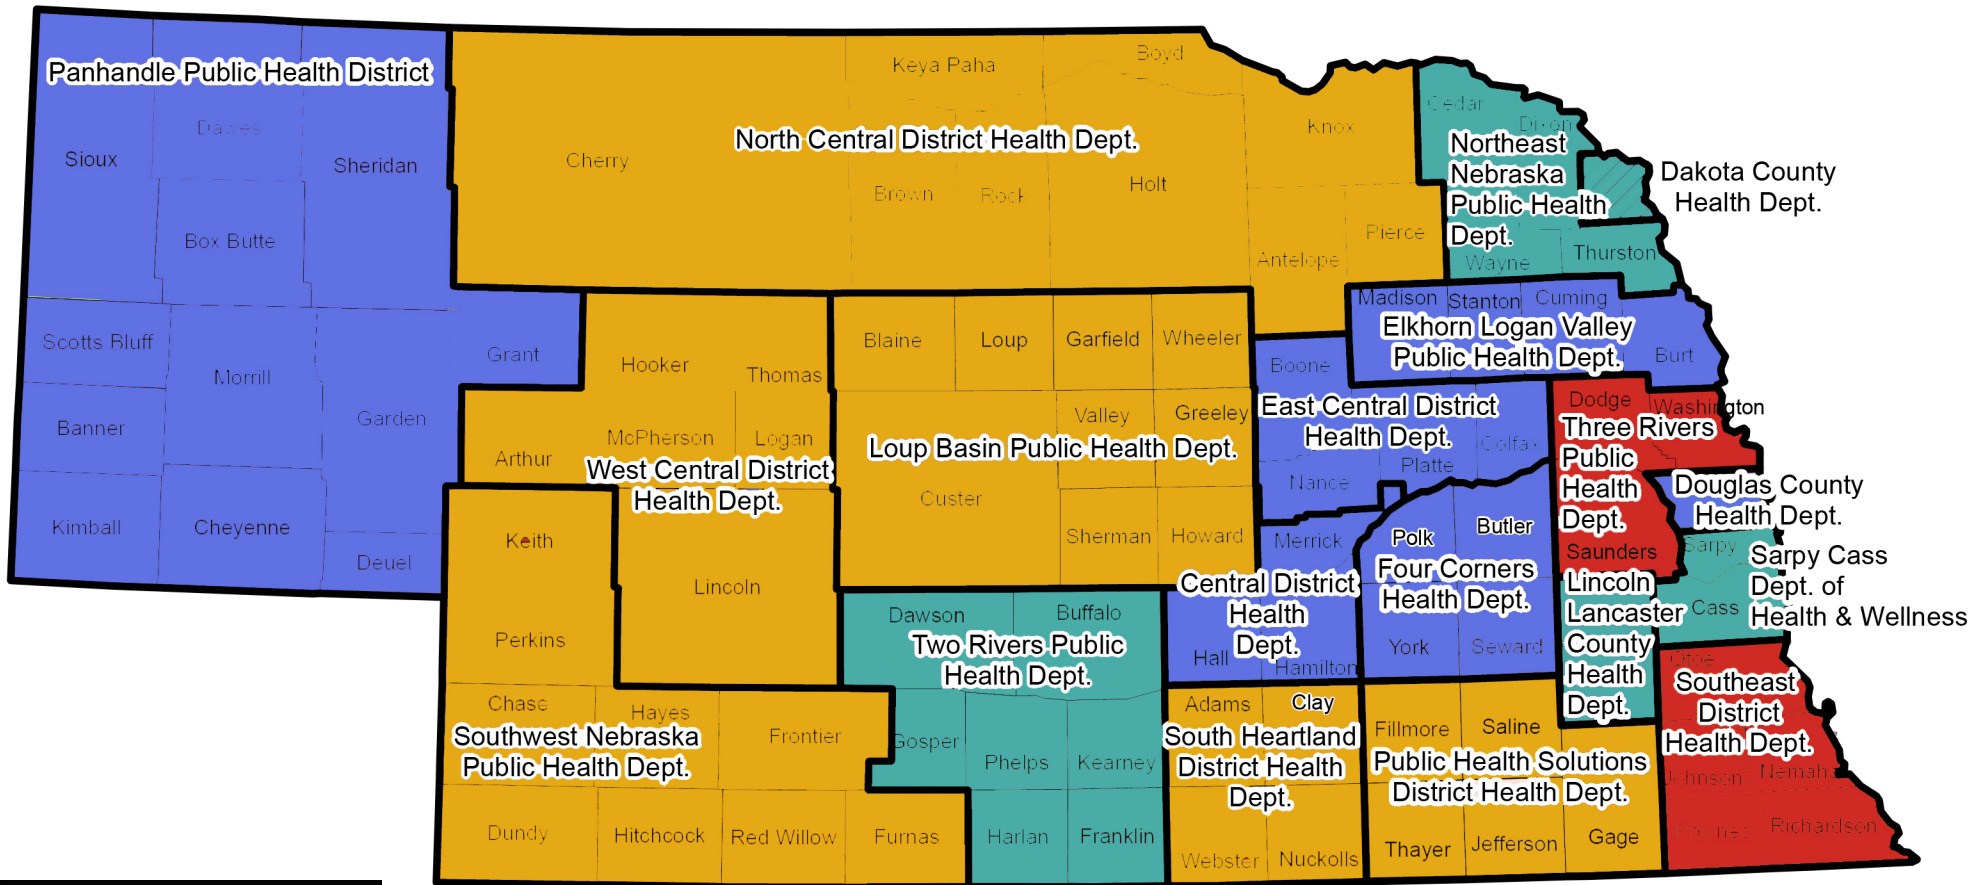

Cervical Cancer Disease Burden

Cervical Cancer Disease Burden

- 6-8 (4)
- 9-11 (6)
- 12-14 (6)
- 15-18 (2)